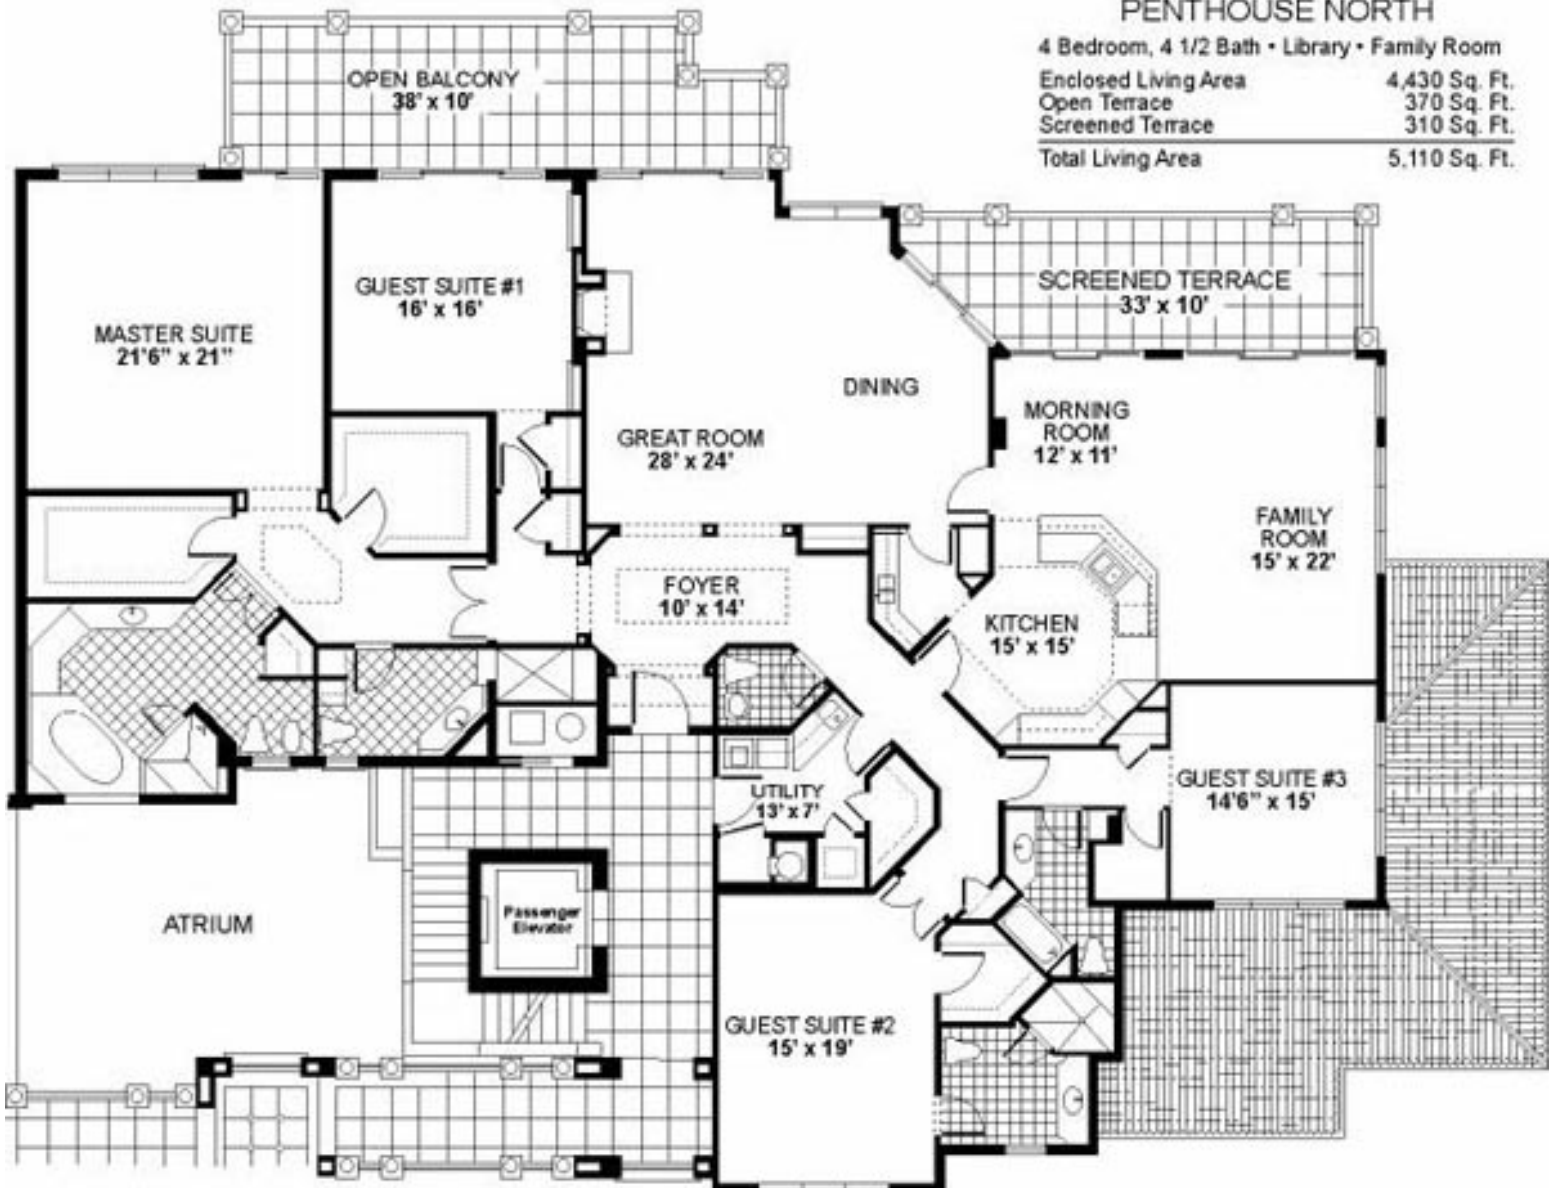

Mansion La Palma

PENTHOUSE NORTH

4 Bedroom, 4 1/2 Bath • Library • Family Room

Enclosed Living Area	4,430 Sq. Ft.
Open Terrace	370 Sq. Ft.
Screened Terrace	310 Sq. Ft.
Total Living Area	5,110 Sq. Ft.

Mansion La Palma

01 Residence

2 Bedrooms, 3 Baths, Den/Media Room

Enclosed Area 2,560 Square Feet

Balcony Area 490 Square Feet

Total Residence 3,050 Square Feet

Mansion La Palma

02 Residence

3 Bedrooms, 3 Baths, Morning Room

Enclosed Area 2,110 Square Feet

Balcony Area 380 Square Feet

Total Residence 2,490 Square Feet

Mansion La Palma

03 Residence

3 Bedrooms, 3 Baths, Morning Room

Enclosed Area 2,110 Square Feet

Balcony Area 380 Square Feet

Total Residence 2,490 Square Feet

Mansion La Palma

04 Residence

2 Bedrooms, 3 Baths, Den/Media Room

Enclosed Area 2,560 Square Feet

Balcony Area 490 Square Feet

Total Residence 3.050 Square Feet