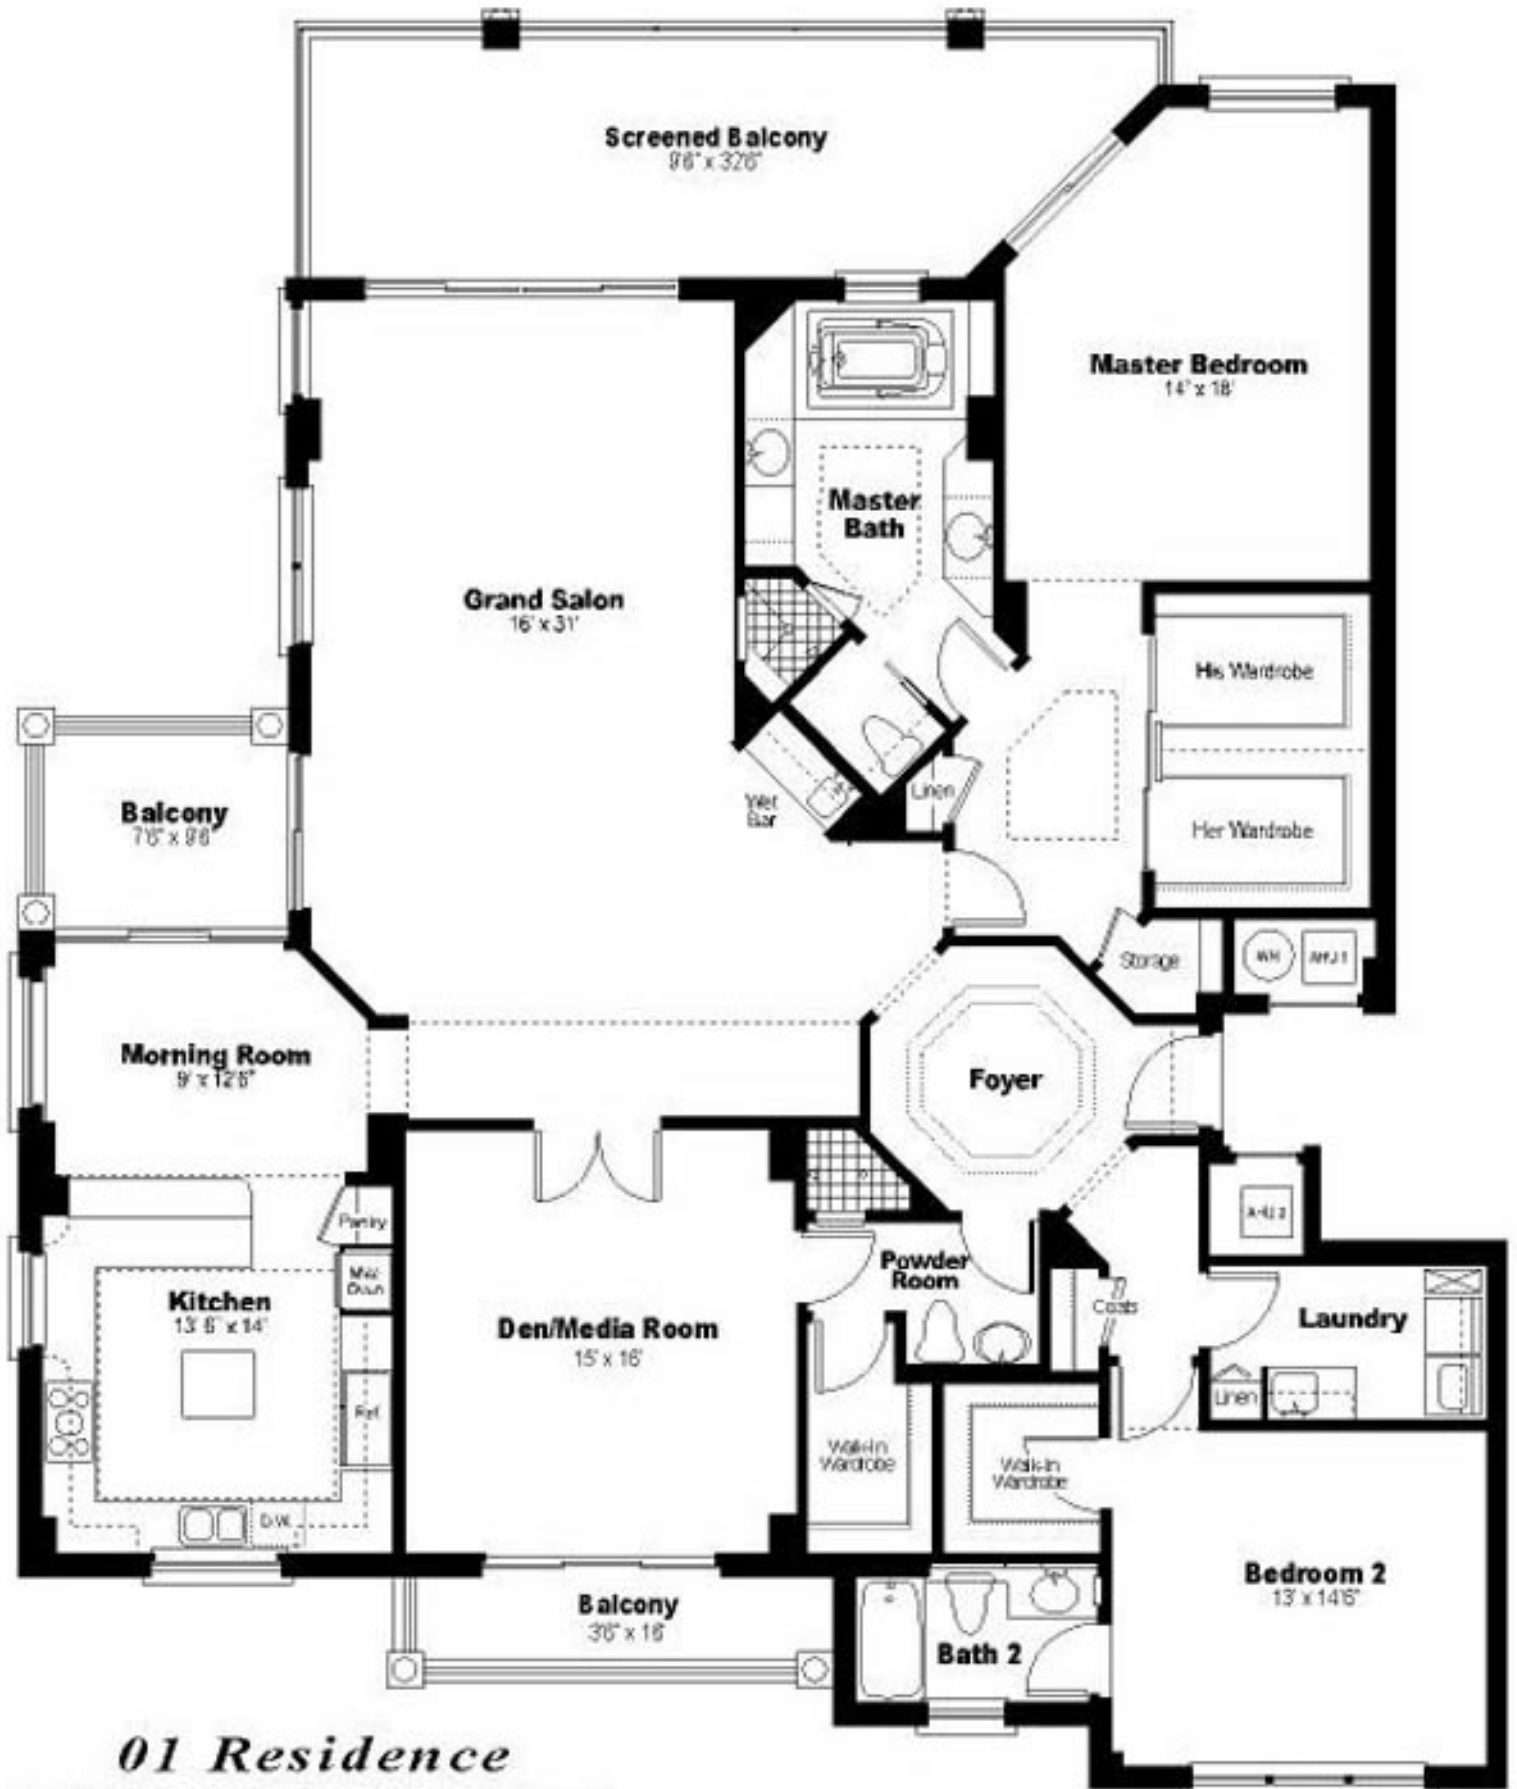

Mansion La Palma

PENTHOUSE NORTH

4 Bedroom, 4 1/2 Bath • Library • Family Room

Enclosed Living Area	4,430 Sq. Ft.
Open Terrace	370 Sq. Ft.
Screened Terrace	310 Sq. Ft.
Total Living Area	5,110 Sq. Ft.

Mansion La Palma

01 Residence

2 Bedrooms, 3 Baths, Den/Media Room

Enclosed Area 2,560 Square Feet

Balcony Area 490 Square Feet

Total Residence 3,050 Square Feet

Mansion La Palma

02 Residence

3 Bedrooms, 3 Baths, Morning Room

Enclosed Area 2,110 Square Feet

Balcony Area 380 Square Feet

Total Residence 2,490 Square Feet

Mansion La Palma

03 Residence

3 Bedrooms, 3 Baths, Morning Room

Enclosed Area 2,110 Square Feet

Balcony Area 380 Square Feet

Total Residence 2,490 Square Feet

Mansion La Palma

04 Residence

2 Bedrooms, 3 Baths, Den/Media Room

Enclosed Area 2,560 Square Feet

Balcony Area 490 Square Feet

Total Residence 3.050 Square Feet